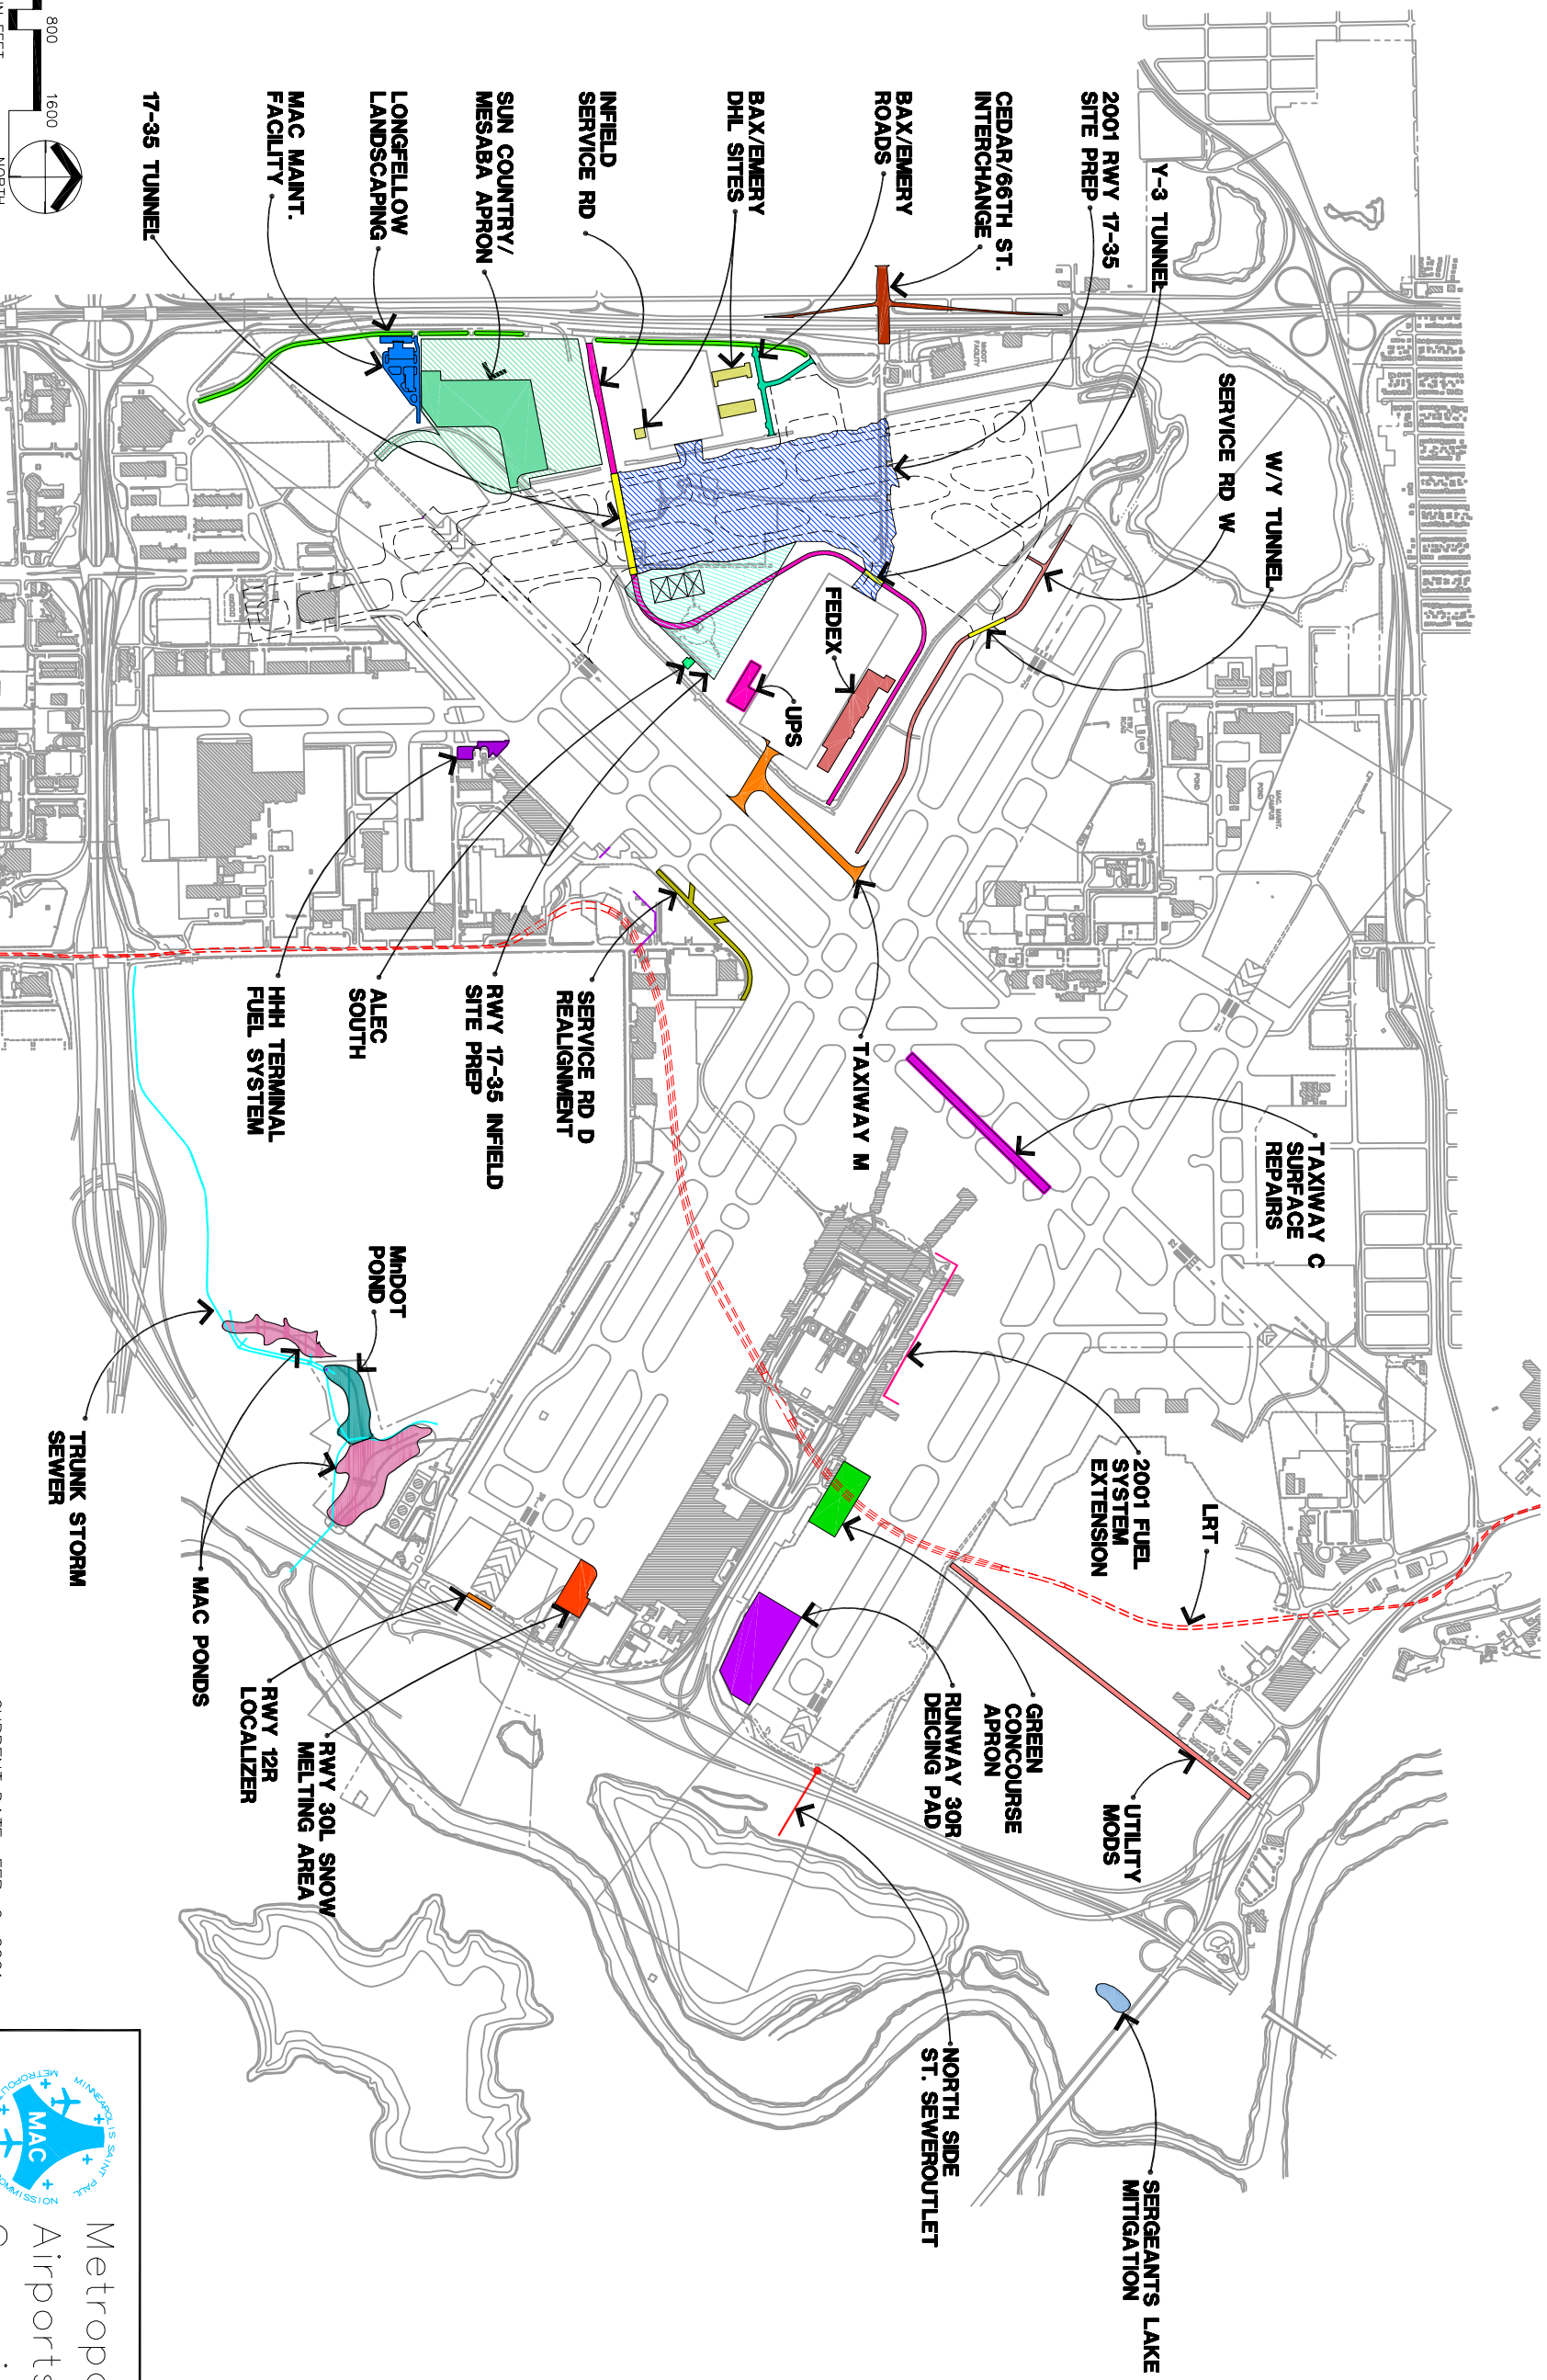

# 2001 AIRFIELD PROJECTS

## MINNEAPOLIS - ST. PAUL INTERNATIONAL AIRPORT

(WOLD - CHAMBERLAIN FIELD)

CURRENT DATE: FEB. 6, 2001

Metropolitan Airports Commission

GENERAL OFFICES  
6040-28TH AVENUE SOUTH  
MINNEAPOLIS, MINN. 55450

FOR GENERAL REFERENCE ONLY  
SUBJECT TO CHANGE WITHOUT NOTICE